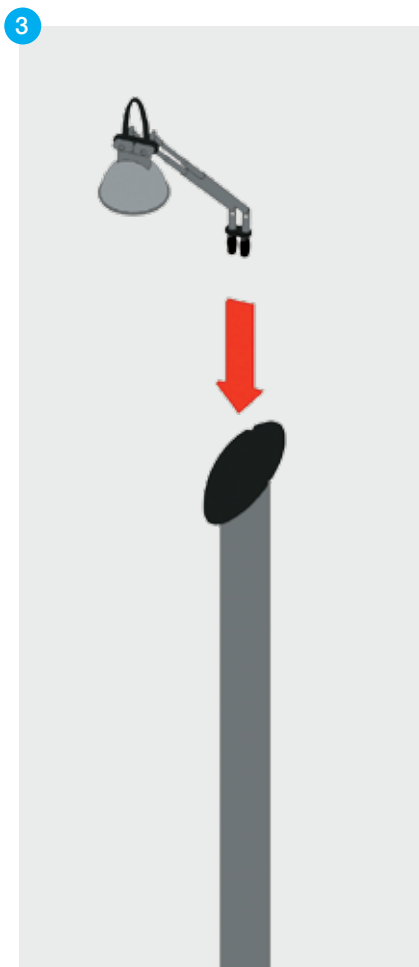

# TWIST DESKTOP

*product set up instructions*

### Items

1x base with rubber grommet; 1x bottom upright section; 1x middle upright section; 1x top upright section; 1x light; 1x transformer; 1x graphic panel with finishing strips.

7

8