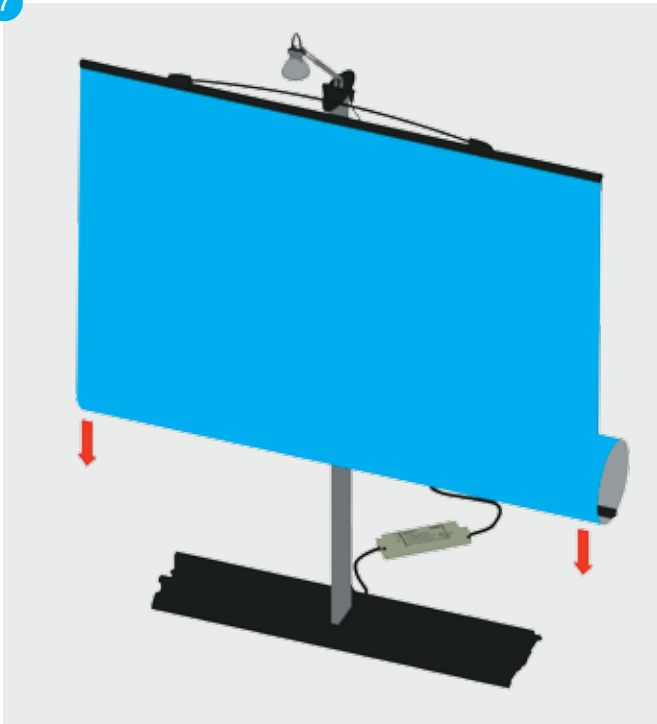

# TWIST DESKTOP

*product set up instructions*

### Items

1x base with rubber grommet; 1x bottom upright section; 1x middle upright section; 1x top upright section; 1x light; 1x transformer; 1x graphic panel with finishing strips.

7

8