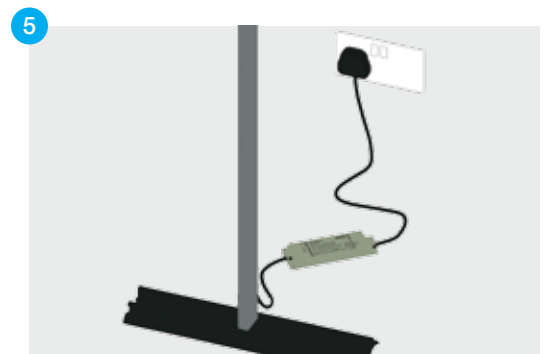

# TWIST DESKTOP

*product set up instructions*

### Items

1x base with rubber grommet; 1x bottom upright section; 1x middle upright section; 1x top upright section; 1x light; 1x transformer; 1x graphic panel with finishing strips.

7

8