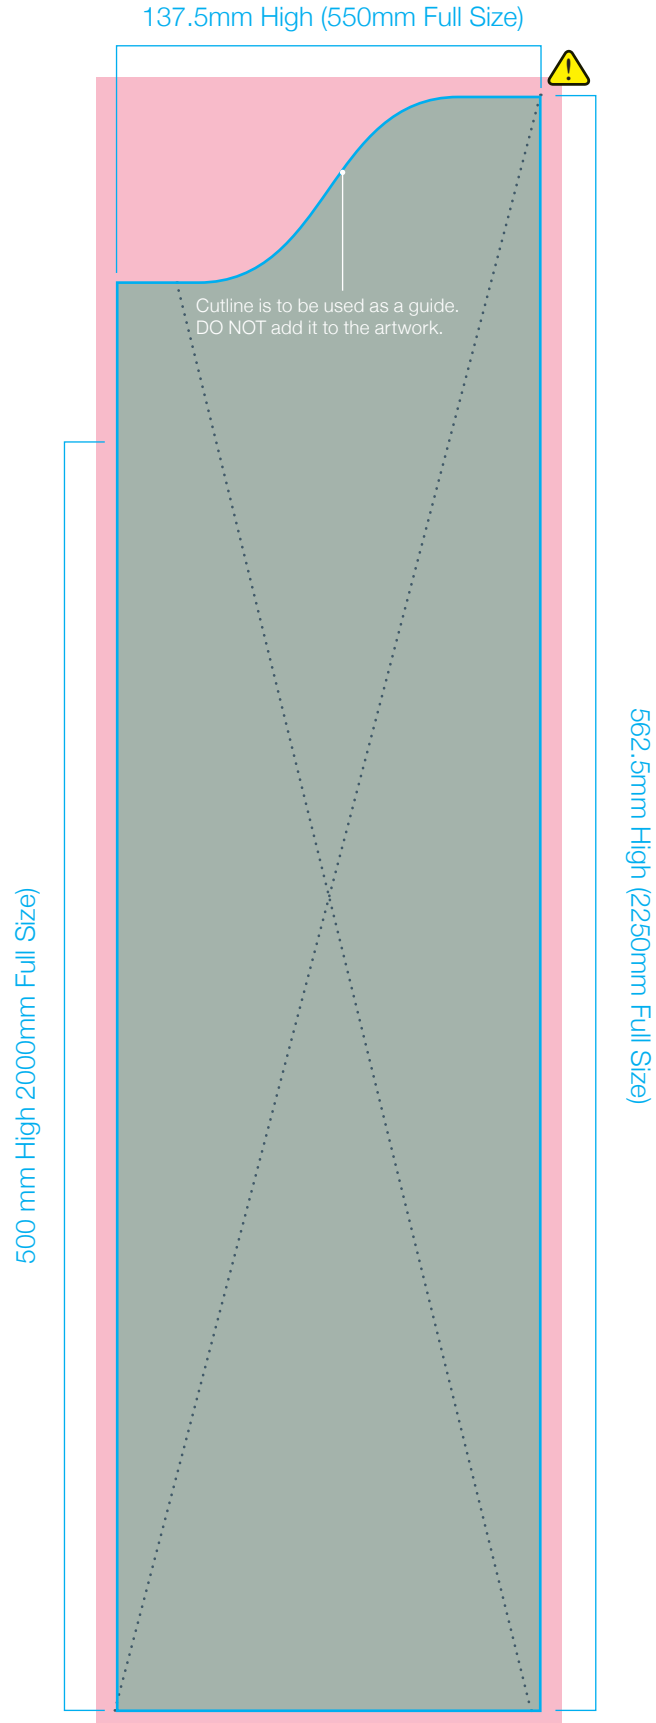

Twist 2000>2250 Height Ext. Graphic Guideline

Bleed Area ■ Visible Graphic Area ■ Unprinted Cut Lines □

! **WARNING:** Bleed Area is 3mm (12mm at Full Size)