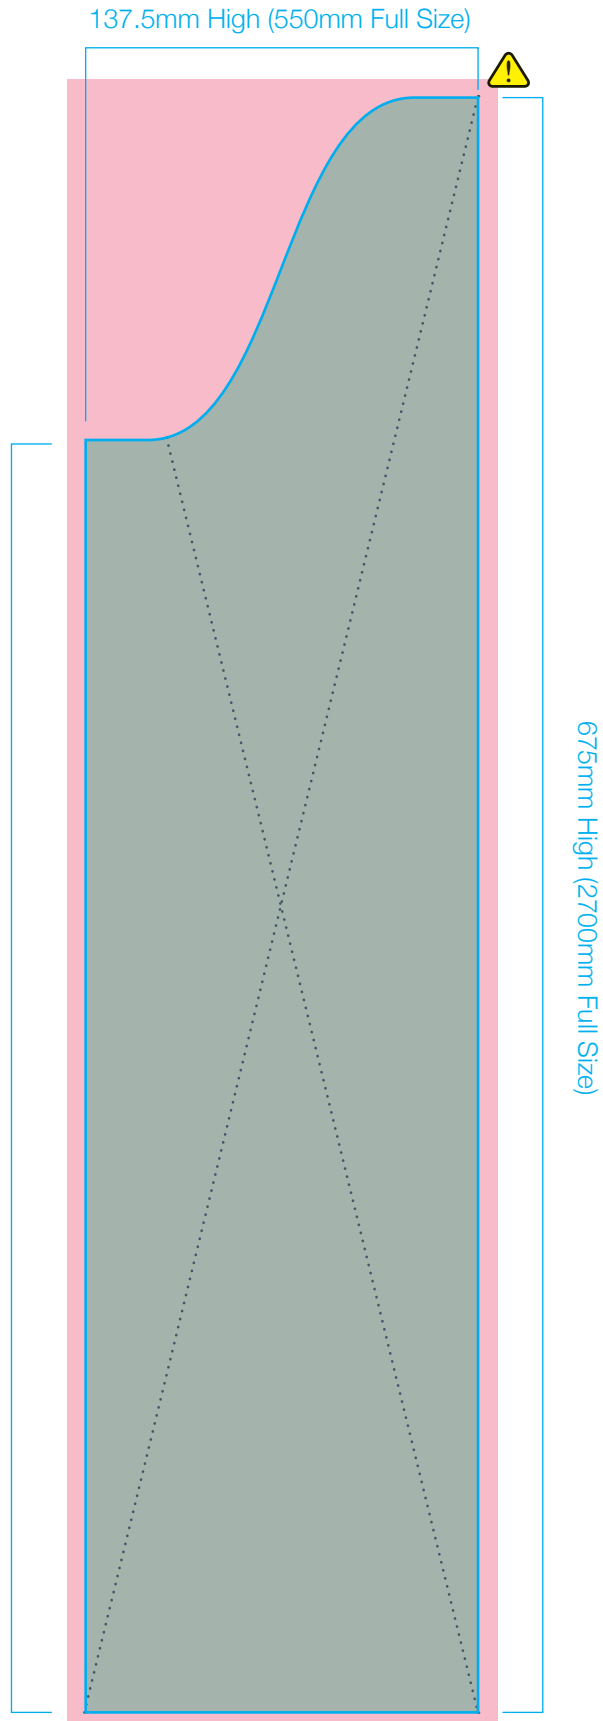

## Twist 2250>2700 Height Ext. Graphic Guideline

Bleed Area ■ Visible Graphic Area ■ Unprinted Cut Lines □

562.5 mm High (2250mm Full Size)

**WARNING:** Bleed Area is 3mm (12mm at Full Size)