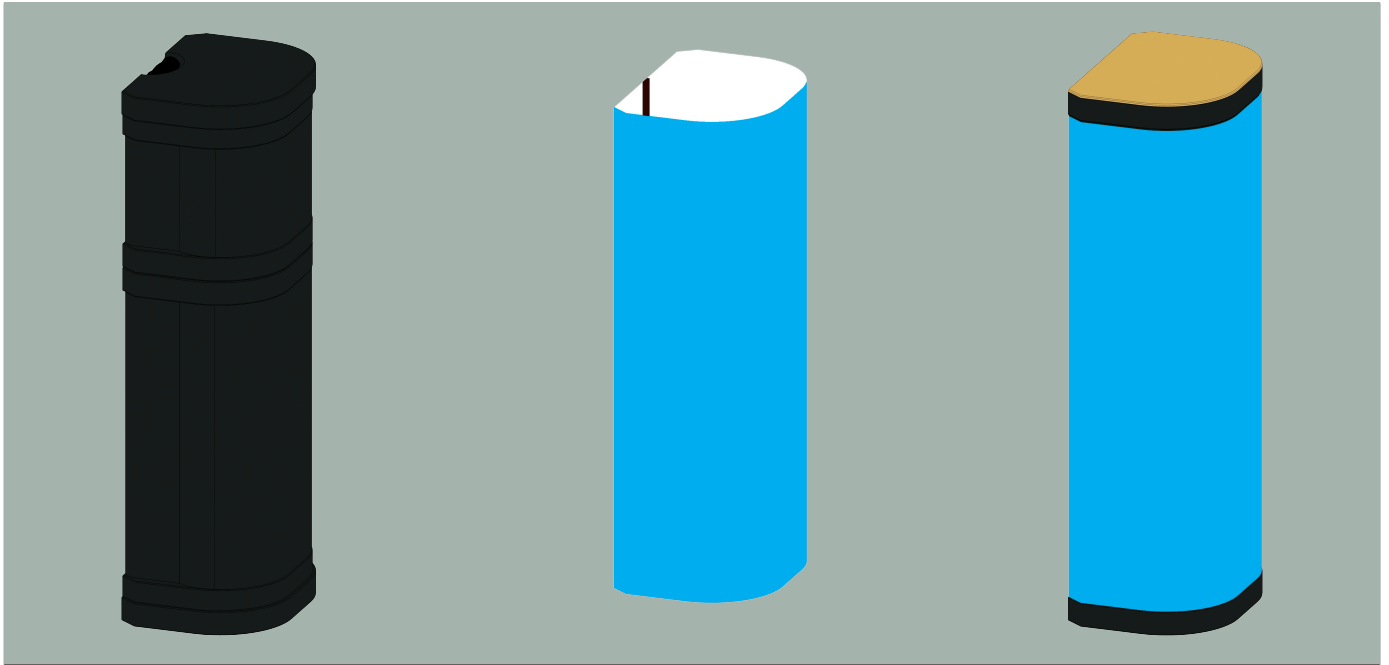

Twist Hardcase Single Wrap Graphic Guideline

Hidden Area ■ Bleed Area ■ Visible Graphic Area ■ Front Visible Area ■

WARNING: Bleed Area is 3mm (12mm at Full Size)

310mm High (1240mm Full Size)