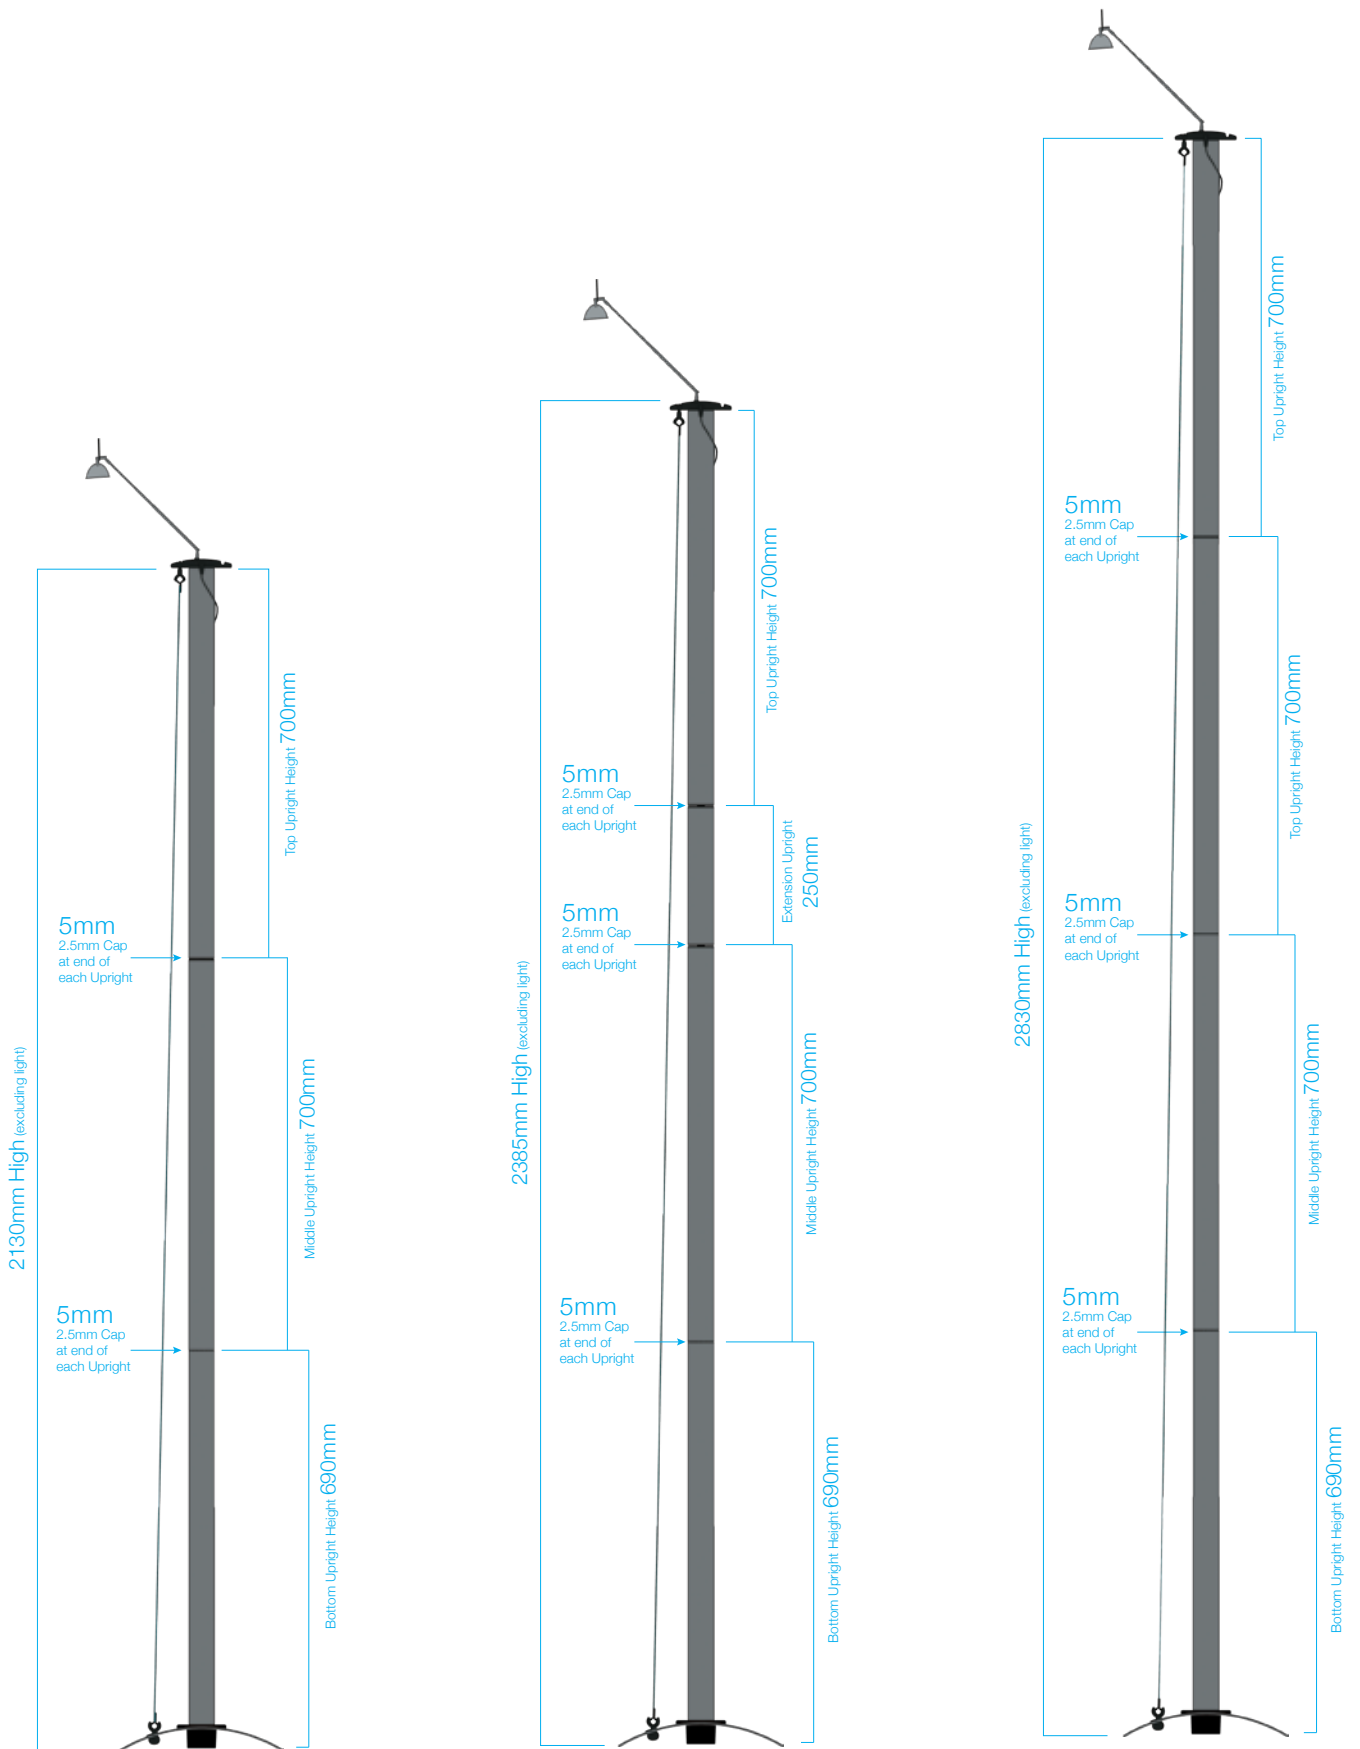

# TWIST TECHNICAL

## Twist Stand Dimensions

2000mm Graphic Height

2250mm Graphic Height

2700mm Graphic Height

## Twist Stand Dimensions