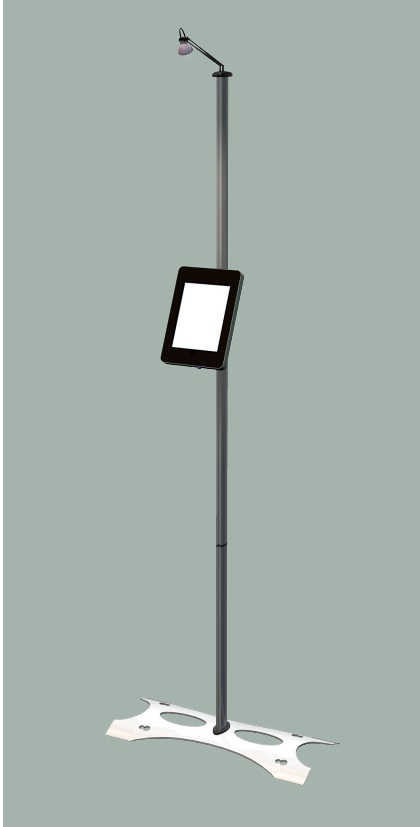

Overall Graphic Size: Various Sizes
Twist iPad Holder Graphic Guideline

Bleed Area ■ Visible Graphic Area Unprinted Cut Lines

Visual shows 2000mm stand

Visual shows 2000mm stand

Twist graphic widths can be found on the Twist Original Template pdf