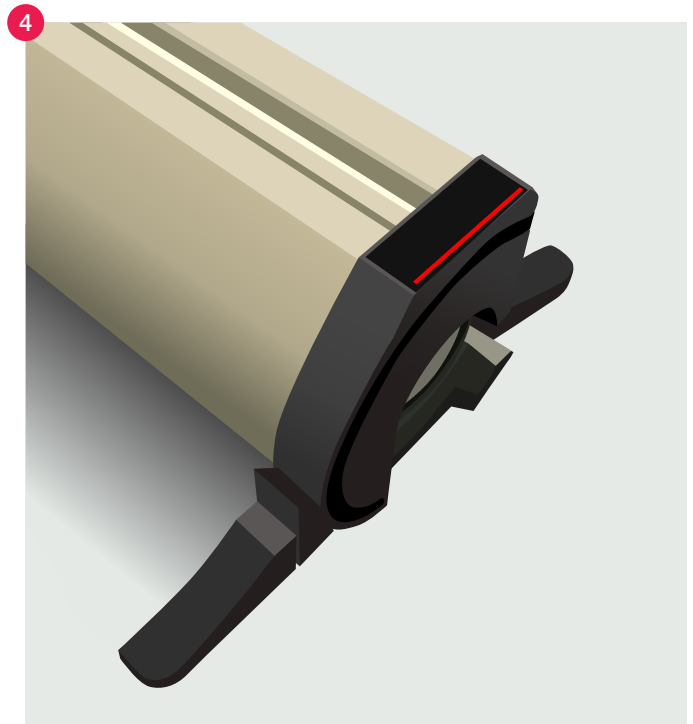

## Items

1x base with integrated graphic panel; 1x bottom upright section; 1x middle upright section (red ends); 1x top upright section

### Items

1x Easi-link Kit (available separately)

**Warning**

If the graphic does not retract in to the base

Simply slide the graphic to align with the red line

Once the graphic is realigned with the base

The graphic will slide back into place correctly.