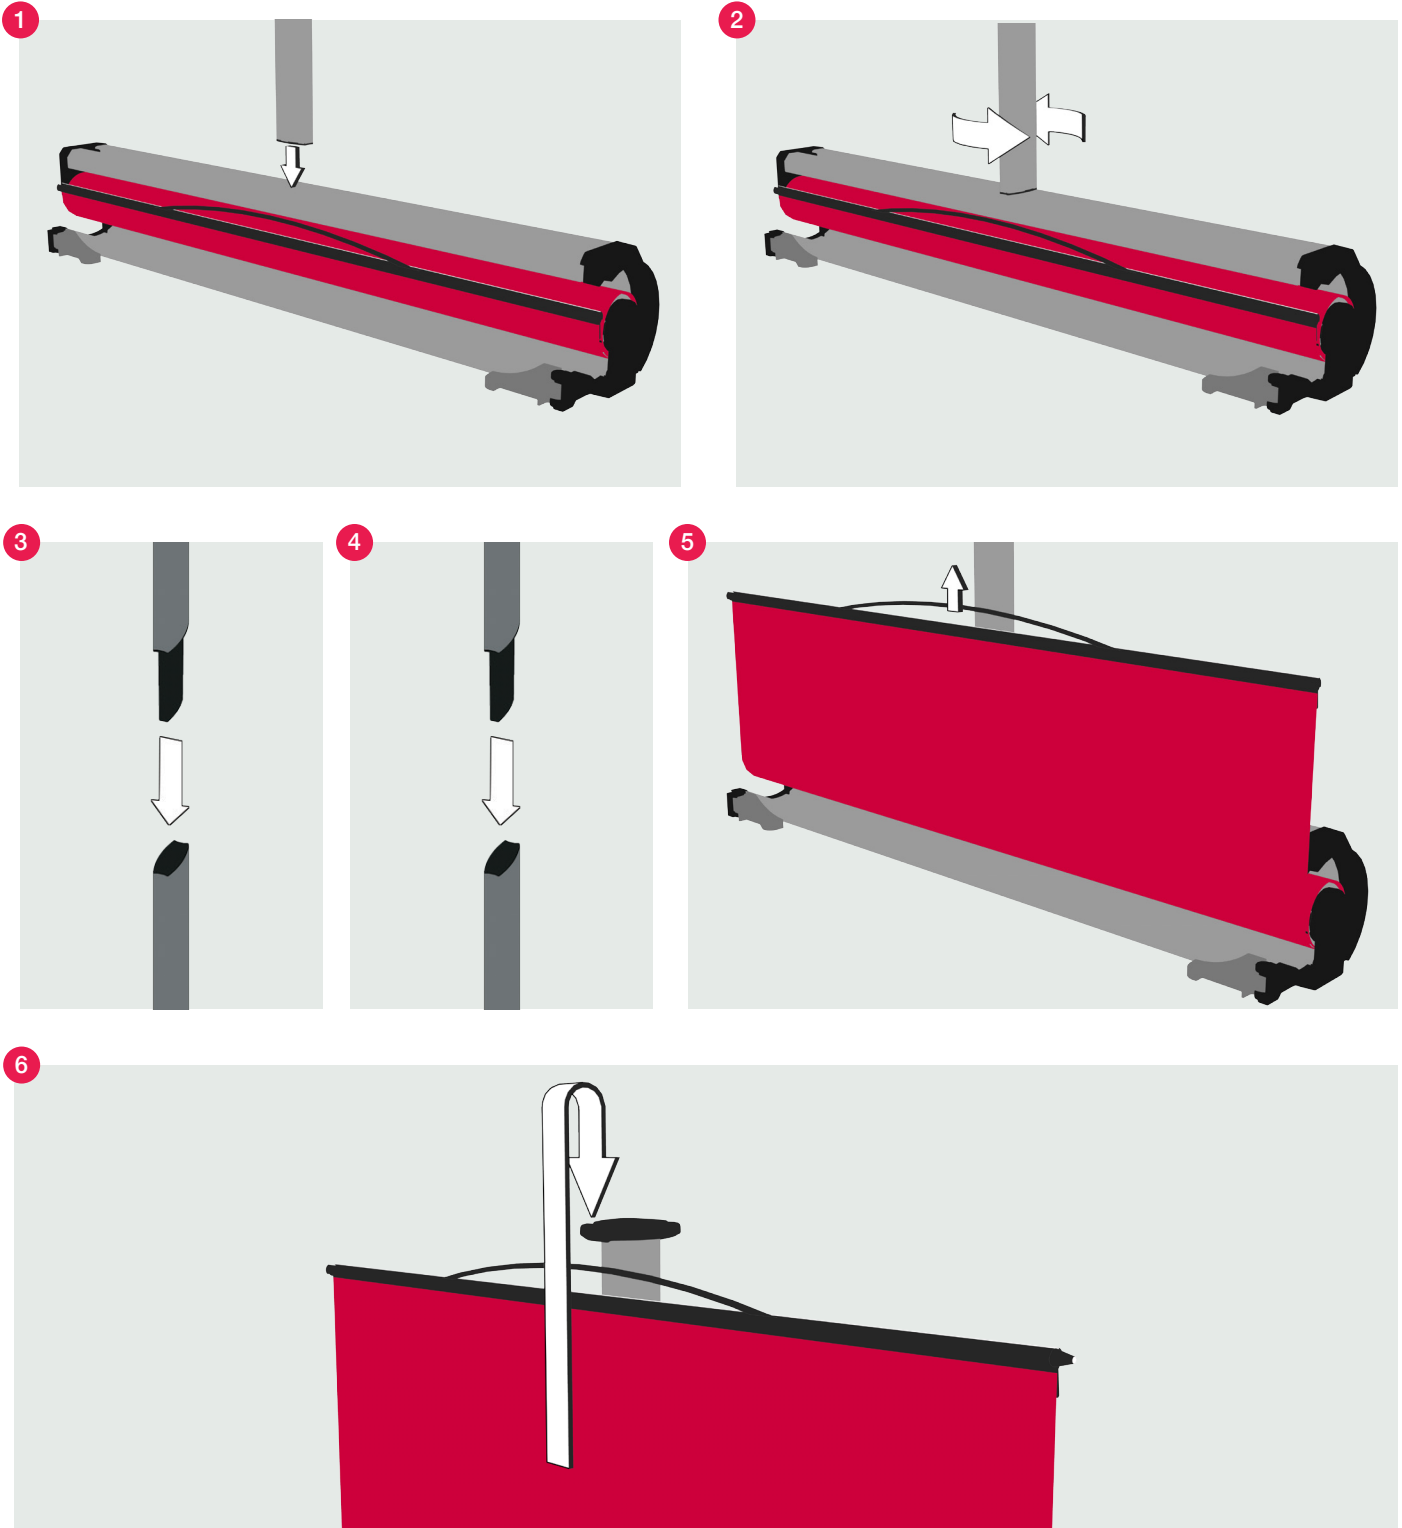

LINK<sup>2</sup>  
ROLLER  
BANNER  
*product set up instructions*

# Link<sup>2</sup> Setup Instructions

## Items

1x base with integrated graphic panel; 1x bottom upright section; 1x middle upright section (red ends); 1x top upright section

### Items

1x Easi-link Kit (available separately)

**Warning**

If the graphic does not retract in to the base

Simply slide the graphic to align with the red line

Once the graphic is realigned with the base

The graphic will slide back into place correctly.