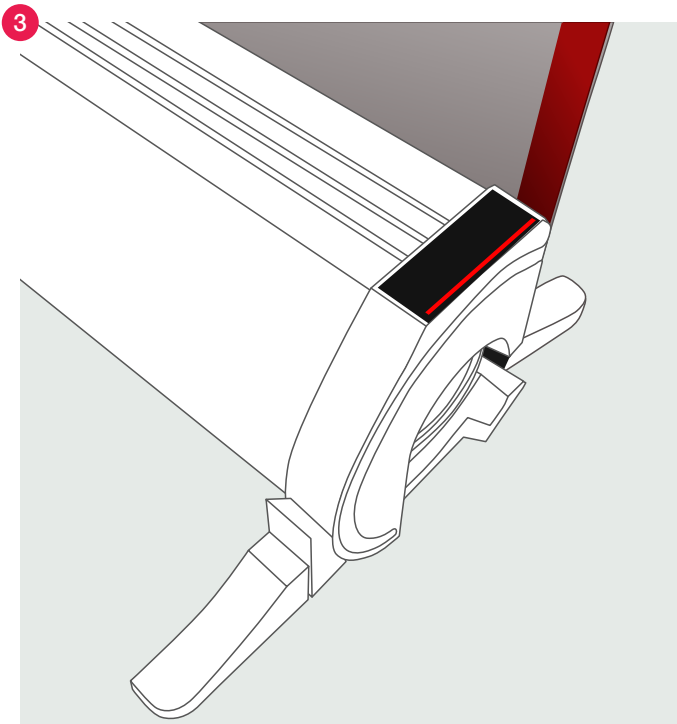

## Items

1x base with integrated graphic panel; 1x bottom upright section; 1x middle upright section (red ends); 1x top upright section

### Items

1x Easi-link Kit (available separately)

**Warning**

If the graphic does not retract in to the base

Simply slide the graphic to align with the red line

Once the graphic is realigned with the base

The graphic will slide back into place correctly.