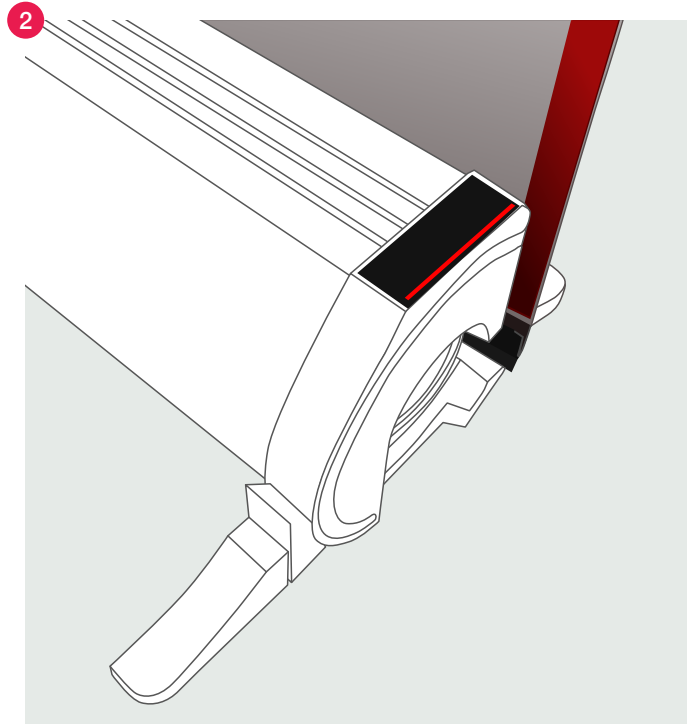

## Items

1x base with integrated graphic panel; 1x bottom upright section; 1x middle upright section (red ends); 1x top upright section

### Items

1x Easi-link Kit (available separately)

**Warning**

If the graphic does not retract in to the base

Simply slide the graphic to align with the red line

Once the graphic is realigned with the base

The graphic will slide back into place correctly.