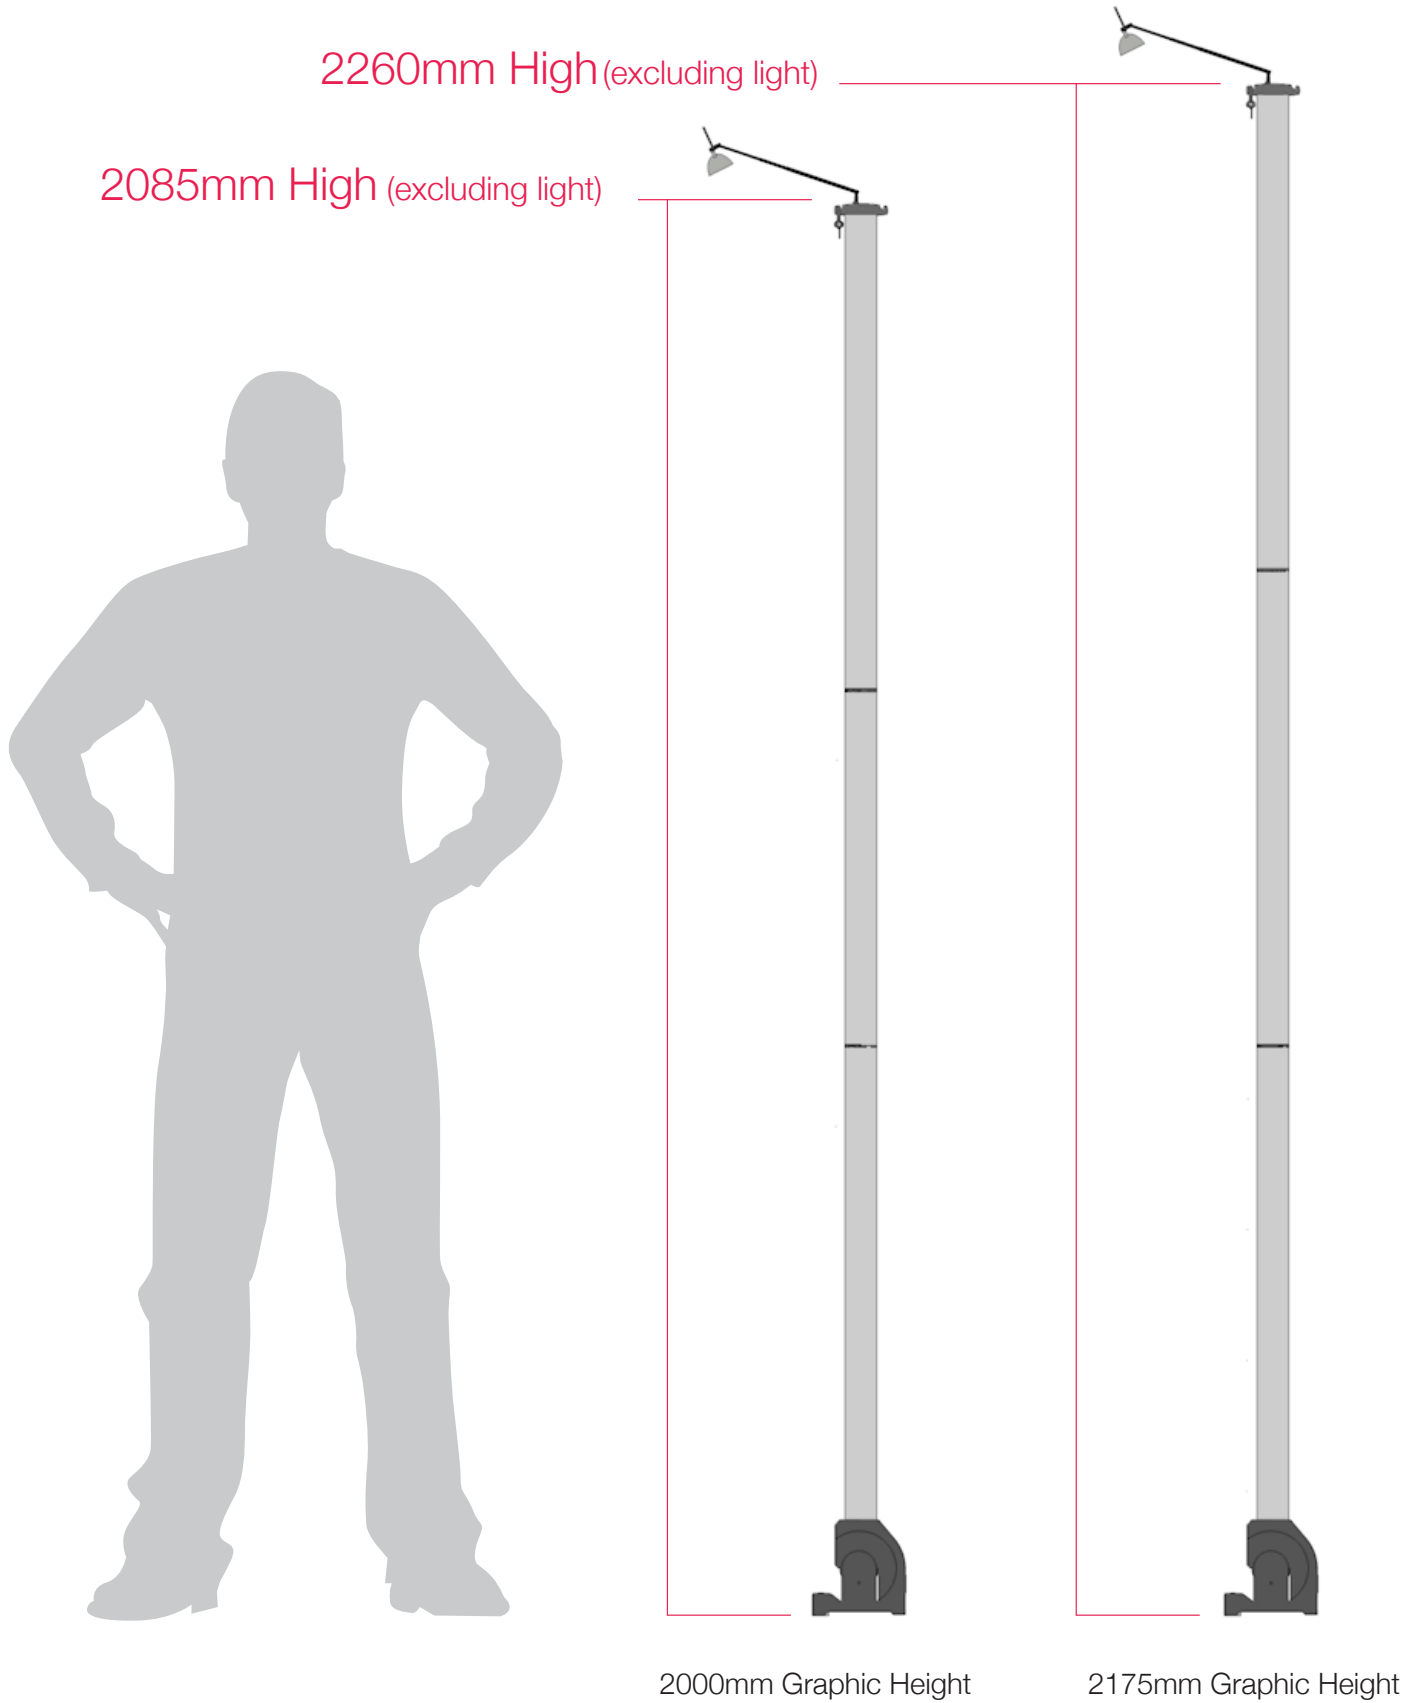

LINK² ROLLER BANNER

Technical Instructions

link²

link2

All Cassette Supports Out

Front Cassette Supports Out

All Cassette Supports In

260mm

195mm

135mm

850mm Graphic Width

860mm Base Width