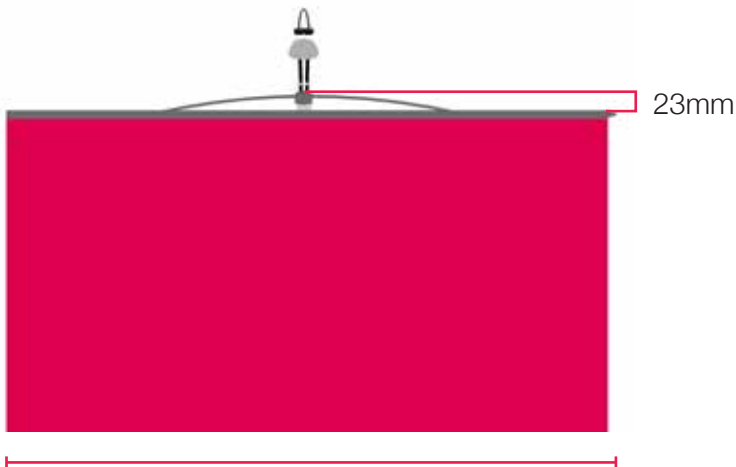

LINK² ROLLER BANNER

Technical Instructions

link²

link2

All Cassette Supports Out

Front Cassette Supports Out

All Cassette Supports In

260mm

195mm

135mm

850mm Graphic Width

860mm Base Width