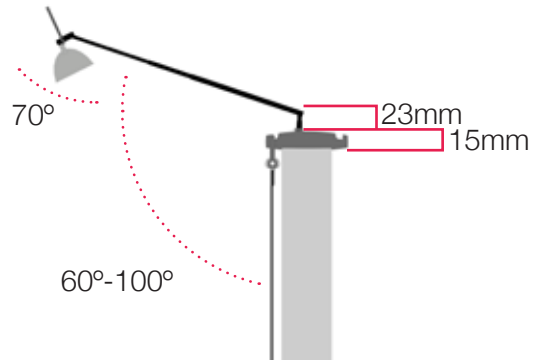

LINK² ROLLER BANNER

Technical Instructions

link²

link2

All Cassette Supports Out

Front Cassette Supports Out

All Cassette Supports In

260mm

195mm

135mm

850mm Graphic Width

860mm Base Width