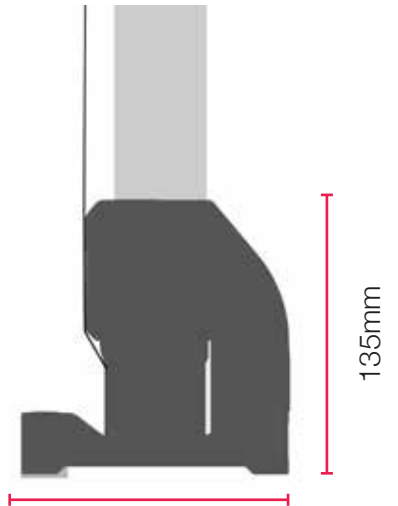

LINK² ROLLER BANNER

Technical Instructions

link²

link2

All Cassette Supports Out

Front Cassette Supports Out

All Cassette Supports In

260mm

195mm

135mm

850mm Graphic Width

860mm Base Width