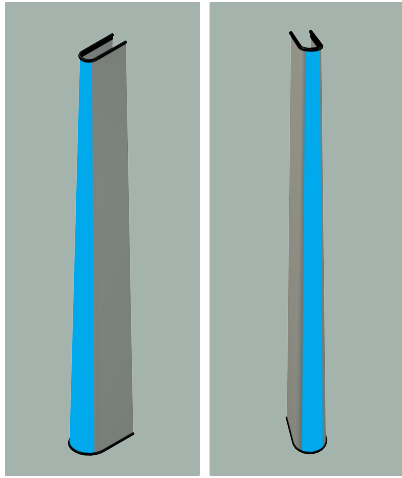

Twist Curved End Cap Graphic Guideline

Curved Spine Area ■ Bleed Area ■ Visible Graphic Area Unprinted Cut Lines

⚠ WARNING: Bleed Area is 12mm at full size