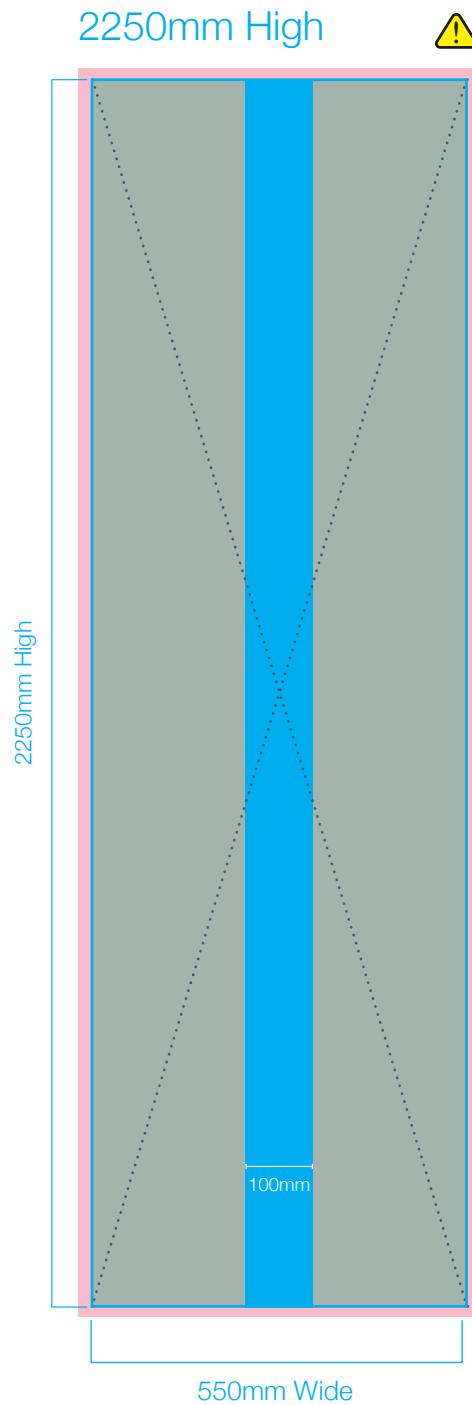

Twist Curved End Cap Graphic Guideline

Curved Spine Area ■ Bleed Area ■ Visible Graphic Area Unprinted Cut Lines

⚠ WARNING: Bleed Area is 12mm at full size