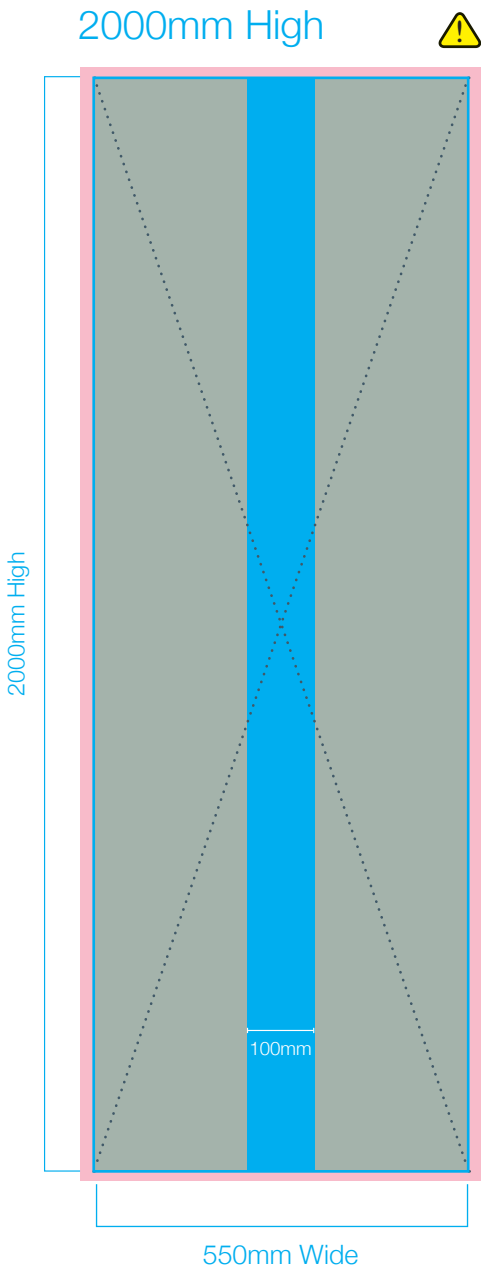

Twist Curved End Cap Graphic Guideline

Curved Spine Area ■ Bleed Area ■ Visible Graphic Area Unprinted Cut Lines

⚠ WARNING: Bleed Area is 12mm at full size