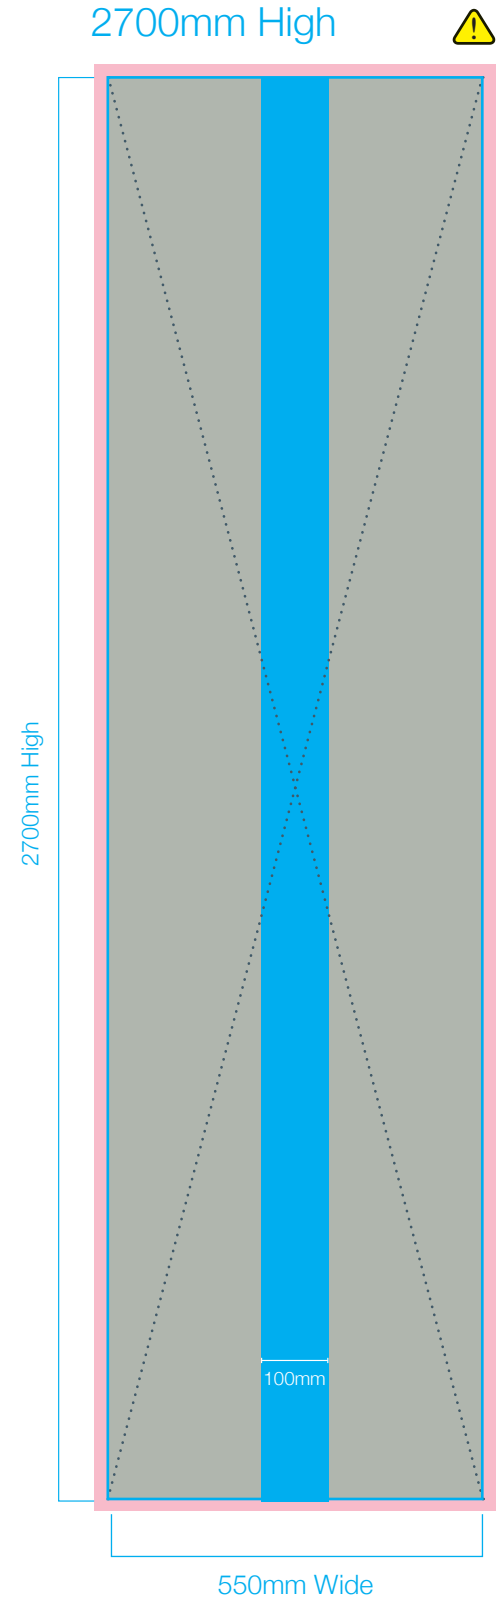

Twist Curved End Cap Graphic Guideline

Curved Spine Area ■ Bleed Area ■ Visible Graphic Area Unprinted Cut Lines

⚠ WARNING: Bleed Area is 12mm at full size