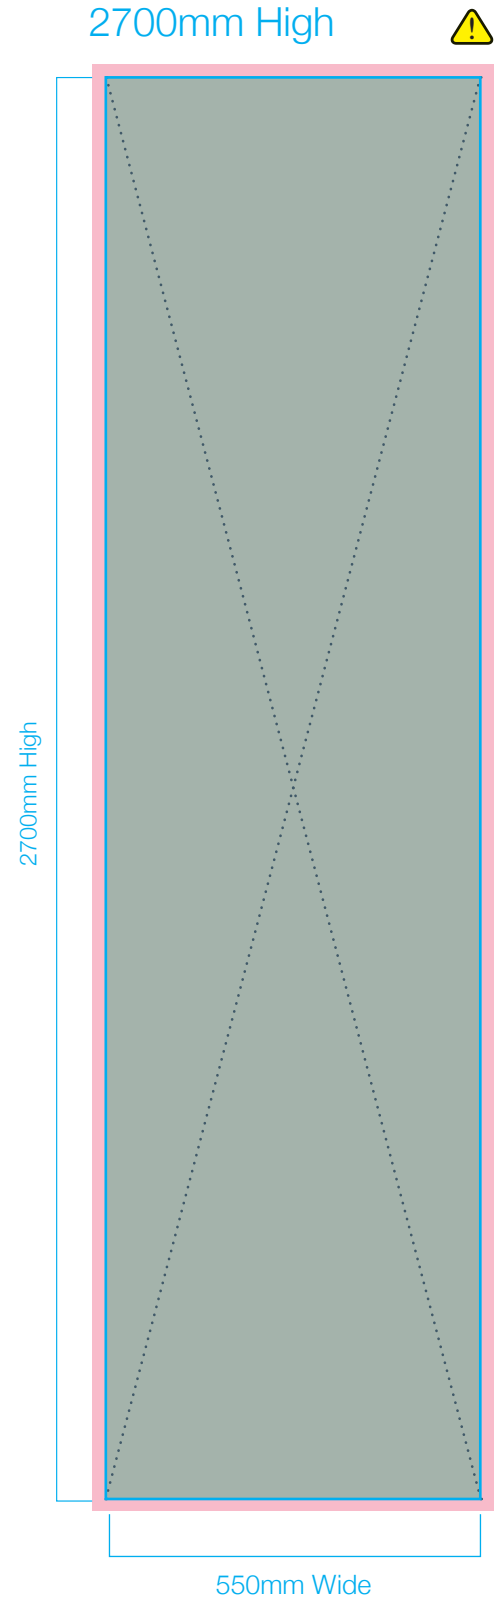

Twist Flexi-link Graphic Guideline

Bleed Area  Visible Graphic Area  Unprinted Cut Lines 

 **WARNING:** Bleed Area is 12mm at full size