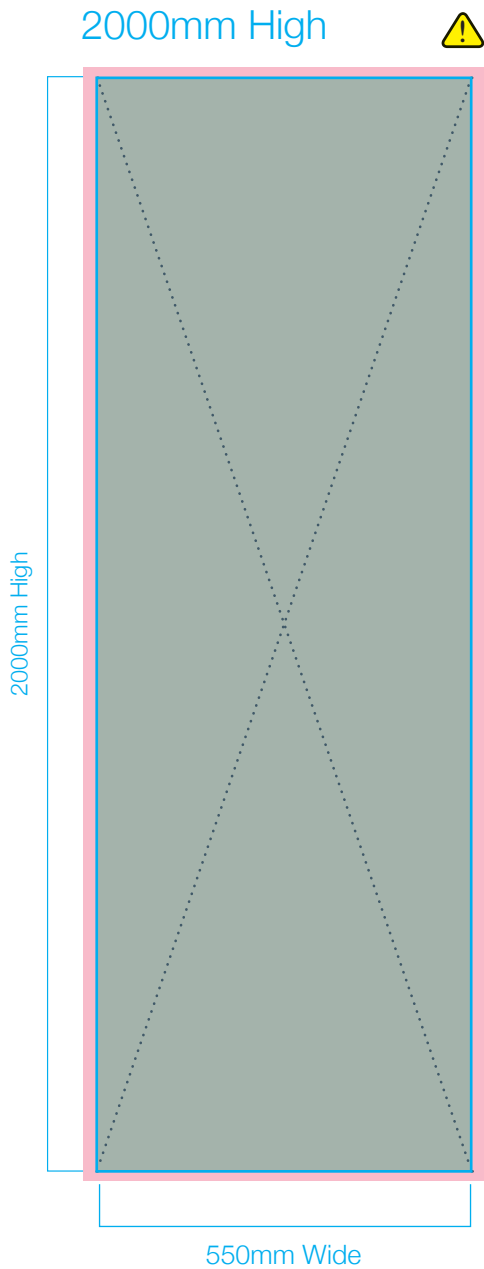

Twist Flexi-link Graphic Guideline

Bleed Area  Visible Graphic Area  Unprinted Cut Lines 

 **WARNING:** Bleed Area is 12mm at full size