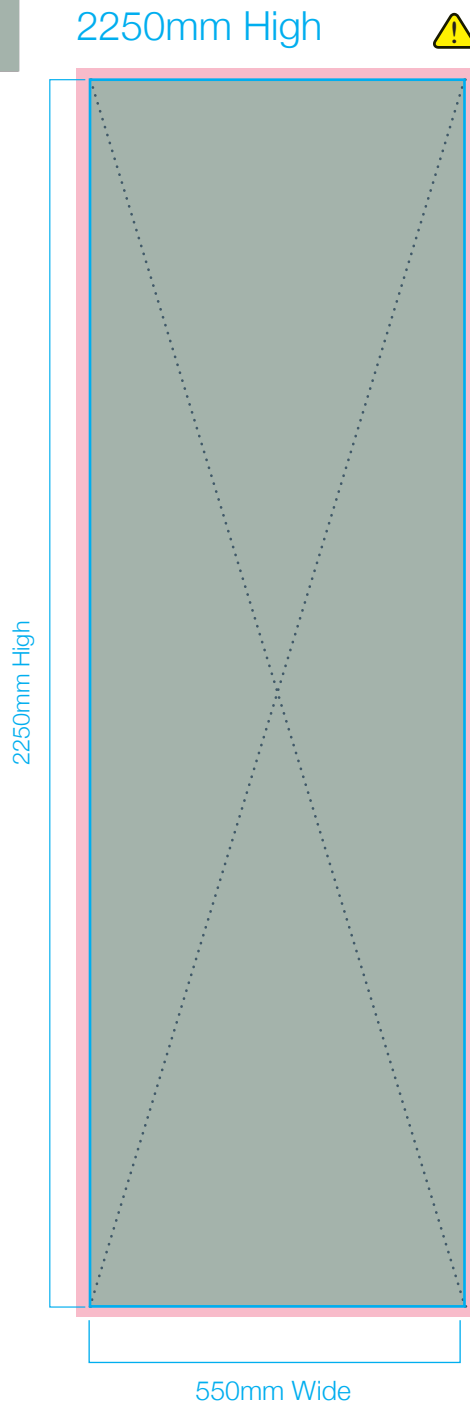

Twist Flexi-link Graphic Guideline

Bleed Area  Visible Graphic Area  Unprinted Cut Lines 

 **WARNING:** Bleed Area is 12mm at full size