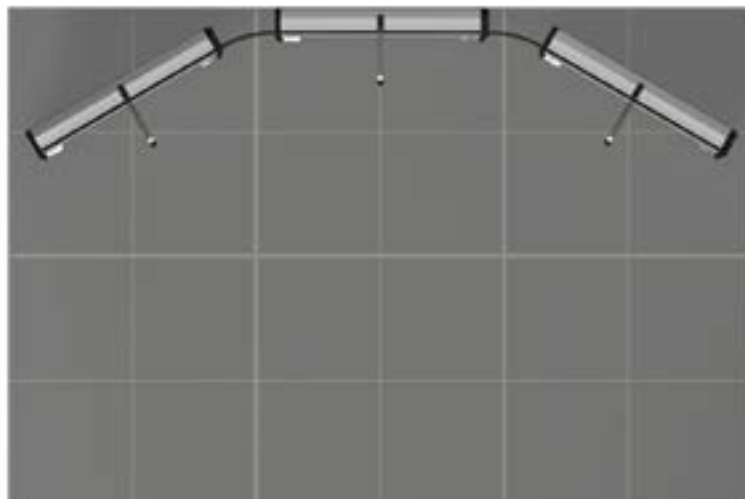

link2

Lighter, Stronger & Seamless

Interactive CAD Brochure

Back Wall

Open 2 Sides

Open 1 Side

link²

Cad Drawing 01
3 Panel Kit
Stand 2175mm Height

link²

Cad Drawing 02
2m x 2m
Stand 2175mm Height

link²

Cad Drawing 03
3m x 2m
Stand 2175mm Height

link²

Cad Drawing 04
4m x 2m
Stand 2175mm Height

link²

Cad Drawing 05
5m x 2m
Stand 2175mm Height

link²

Cad Drawing 06
5 Panel Kit
Stand 2175mm Height

link²

Cad Drawing 07
6m x 2m
Stand 2175mm Height

link2

Cad Drawing 08
2m x 2m
Stand 2175mm Height

link2

Cad Drawing 09
3m x 2m
Stand 2175mm Height