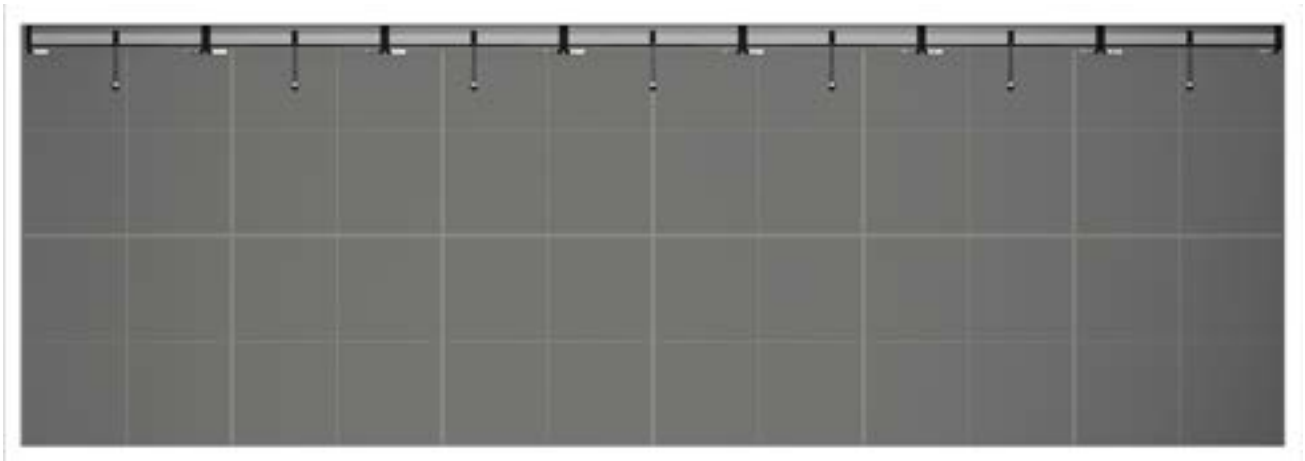

link2

Lighter, Stronger & Seamless

Interactive CAD Brochure

Back Wall

Open 2 Sides

Open 1 Side

link²

Cad Drawing 01
3 Panel Kit
Stand 2175mm Height

link²

Cad Drawing 02
2m x 2m
Stand 2175mm Height

link²

Cad Drawing 03
3m x 2m
Stand 2175mm Height

link²

Cad Drawing 04
4m x 2m
Stand 2175mm Height

link²

Cad Drawing 05
5m x 2m
Stand 2175mm Height

link²

Cad Drawing 06
5 Panel Kit
Stand 2175mm Height

link²

Cad Drawing 07
6m x 2m
Stand 2175mm Height

link2

Cad Drawing 08
2m x 2m
Stand 2175mm Height

link2

Cad Drawing 09
3m x 2m
Stand 2175mm Height